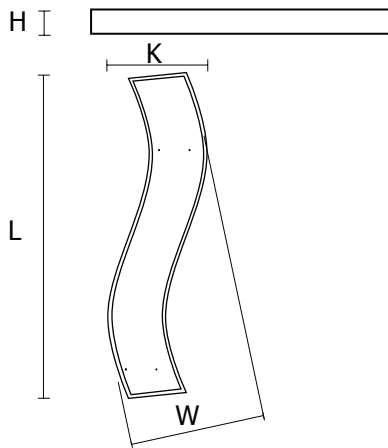

DIMENSIONS

L [mm]	W [mm]	H [mm]	K [mm]
1835	800	60	225

L = Length | W = Width | H = Height / Depth | K = Additional dimension

MOUNTING HOLES

A [mm]	B [mm]
1168	620

A = Spacing length | B = Spacing width